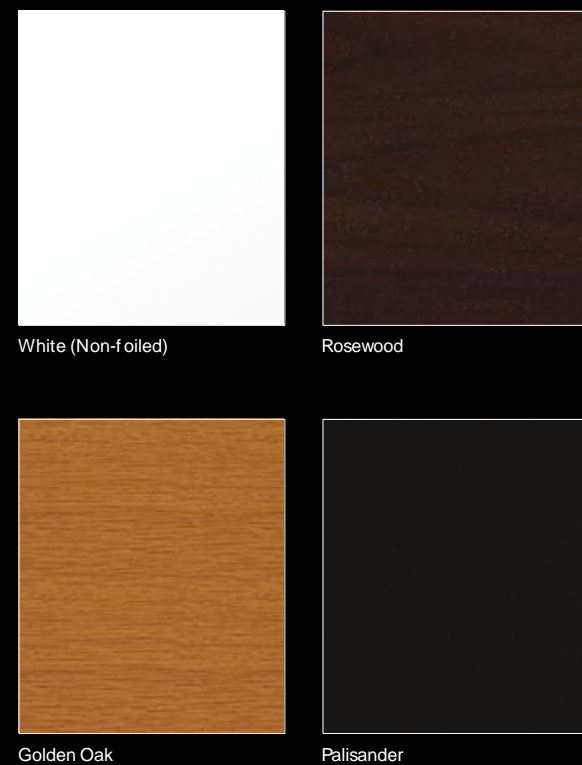

Standard Colours

White (Non-foiled) Rosewood Golden Oak Palisander