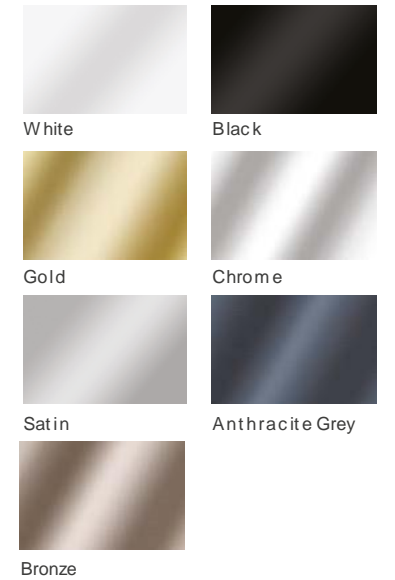

Urn door knockers and letterplates

Our range of elegant door knockers perfectly match your door handle and letterplate. The standard urn door knocker is also available with a built-in spyhole for as an added security feature.

NOTE: colours shown here are for illustrative purposes only and may not be wholly accurate / representative of the final product so please ensure you ask to see a colour swatch before making a final decision.