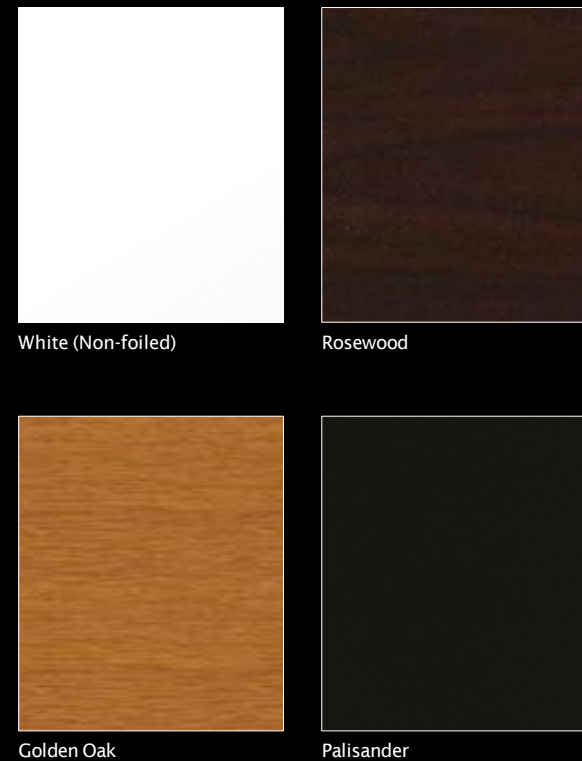

# DESIGN OPTIONS & ACCESSORIES

Whether your property is contemporary, classic or period, The Formula One range of PVCu doors make it easy to achieve the look you want thanks to a choice of colour finishes and accessories.

## COLOURS AND OPTIONS TO SUIT ANY TASTE OR STYLE

Choose from our range of standard PVCu frame colours or explore our wide selection of special order colours and foil finishes. Frames can even be fabricated with different colours inside and outside. Other colours may be available so please ask to discuss colour options when looking to order your door.

### Standard Colours